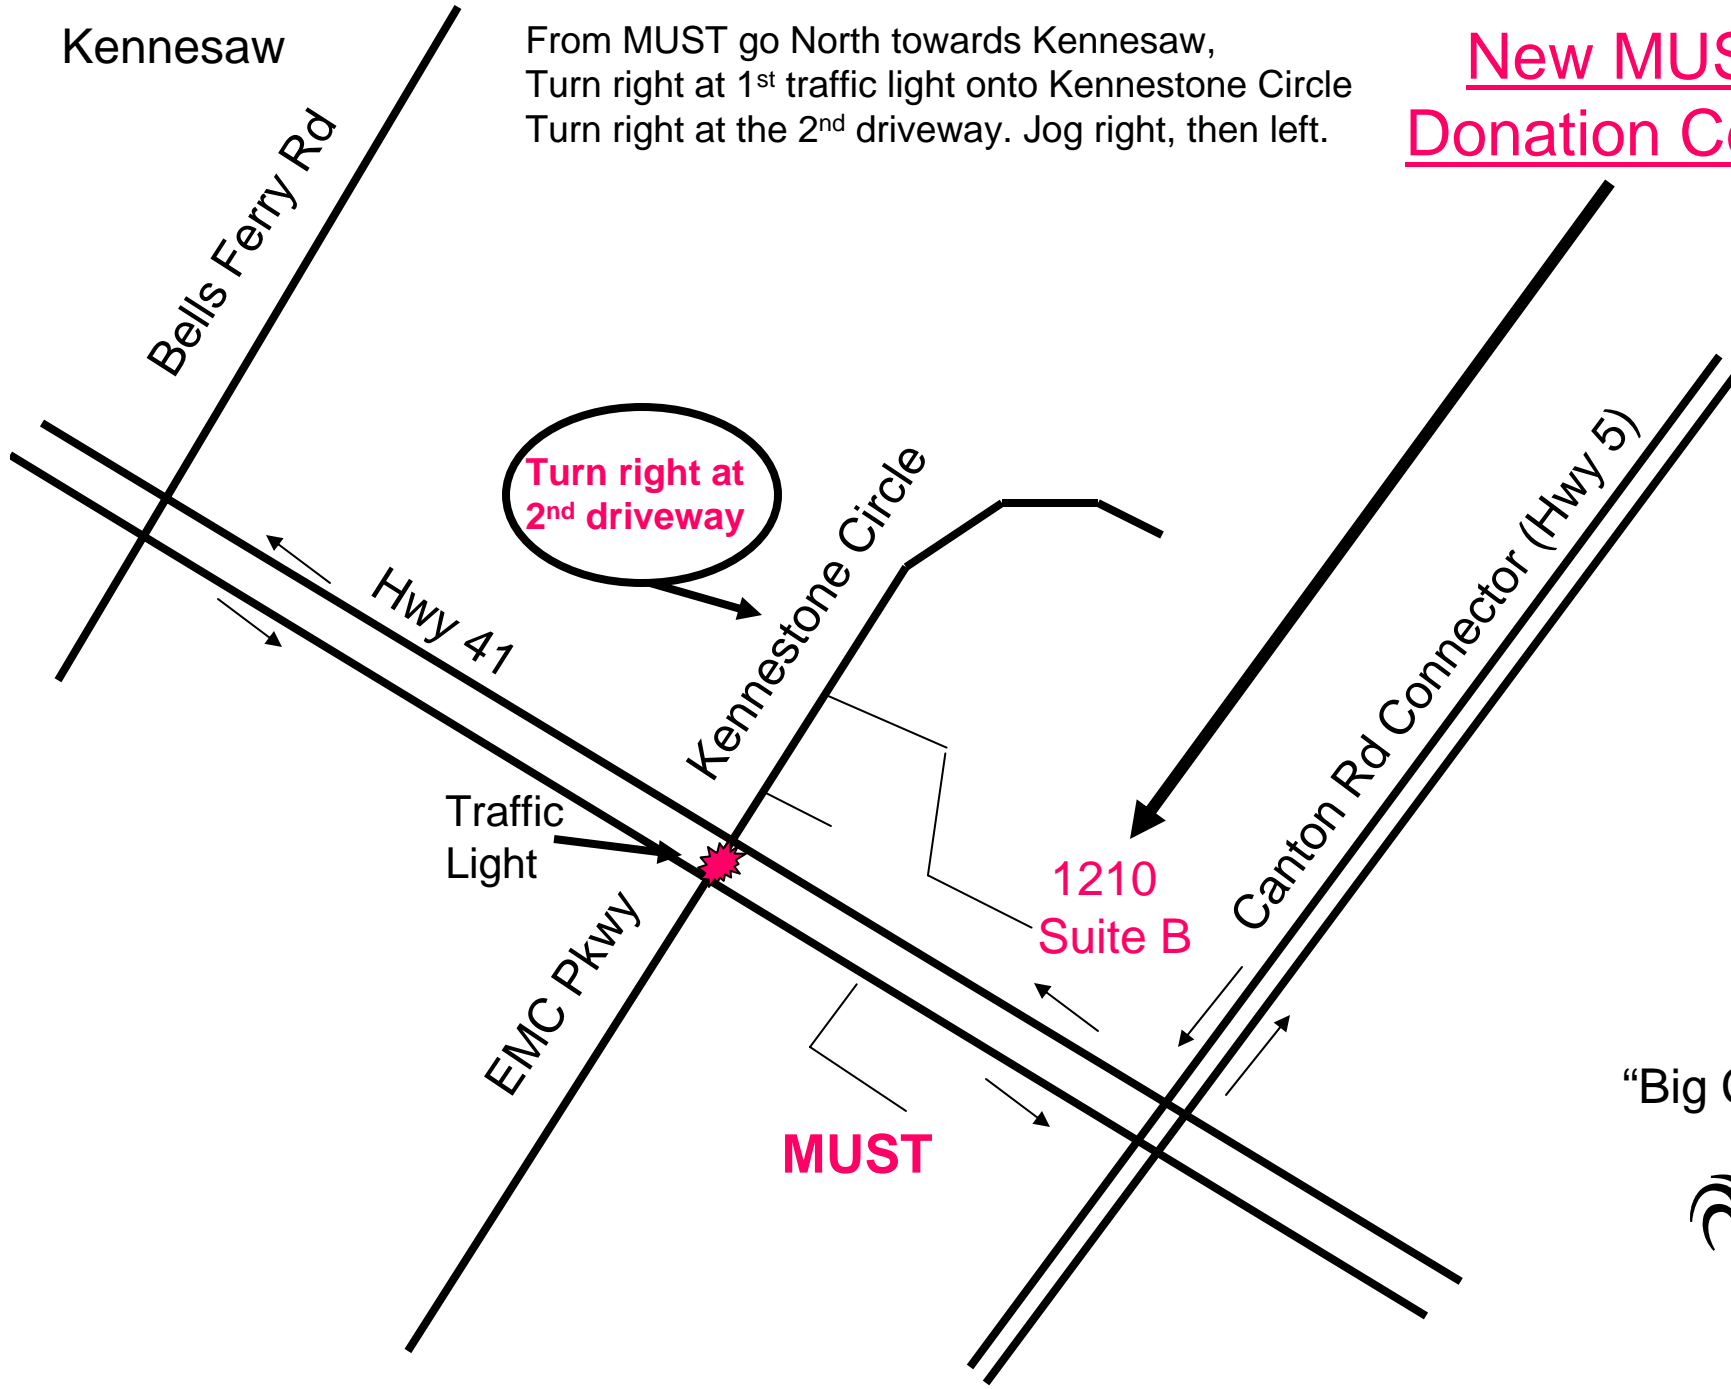

Kennesaw

From MUST go North towards Kennesaw,
Turn right at 1st traffic light onto Kennestone Circle
Turn right at the 2nd driveway. Jog right, then left.

New MUST
Donation Center

Turn right at
2nd driveway

1210
Suite B

MUST

“Big Chicken”